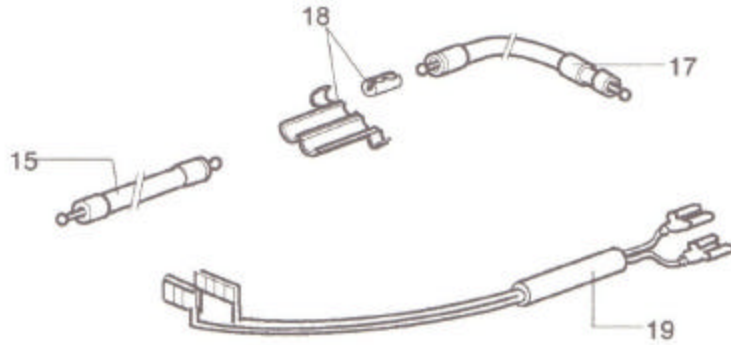

HANDLE

Ref.	Part No.	Description
1	61042021A	COMPLETE HANDLE
2	61040050	LEVER
3	61040051	SWITCH
4	61040057	SPRING
5	61040052	PAWL
6	61040049	THROTTLE
7	61040056	SPRING
8	61040055	COLLAR
9	61040053	PLATE
10	61040054	CONNECTION
11	3960061	SCREW
12	3960067	SCREW
13	3801011	SCREW
14	3914003	NUT
15	62010010	THROTTLE CABLE (LONG)
17	0440.00046	THROTTLE CABLE (SHORT)
18	0440.00058A	COMPLETE JOINT
19	62010011A	WIRING HARNESS (W SLEEVE)
20	61042000	HANDLE W/ CABLES

UNTIL OCTOBER 2002

20