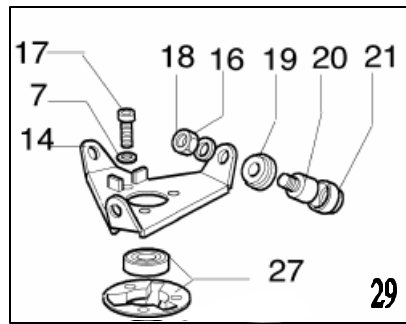

FRAME

FRAME

Ref.	Part No.	Description
1	4100418A	HARNESS ASSEMBLY
2	4100146A	SPRING
3	4165023	SPACER
4	4193004	SUPPORT
5	3910023	SCREW
6	3916005	WASHER
7	3819006	WASHER
8	3801011	SCREW
9	4193002	FRAME
10	4100333	PAD
11	3058012	SHOCK ABSORBER
12	3918005	WASHER
13	3912005	NUT
14	4193003	SUPPORT
15	3916010	WASHER
16	3819010	WASHER
17	3801008	SCREW
18	3912006	NUT
19	4193030	COVER
20	3058011	SHOCK ABSORBER
21	4193029	COVER
22	3914014	NUT
23	3806031	SCREW
24	62020039	HARNESS ASSEMBLY
25	62022030	BUCKLE SET
26	62020031	FRAME
27	4095138A	FLANGE
28	440N1	COMPLETE FRAME ASSEMBLY
29	4193003A	COMPLETE SUPPORT ASSEMBLY
30	440P1	COMPLETE FRAME ASSEMBLY