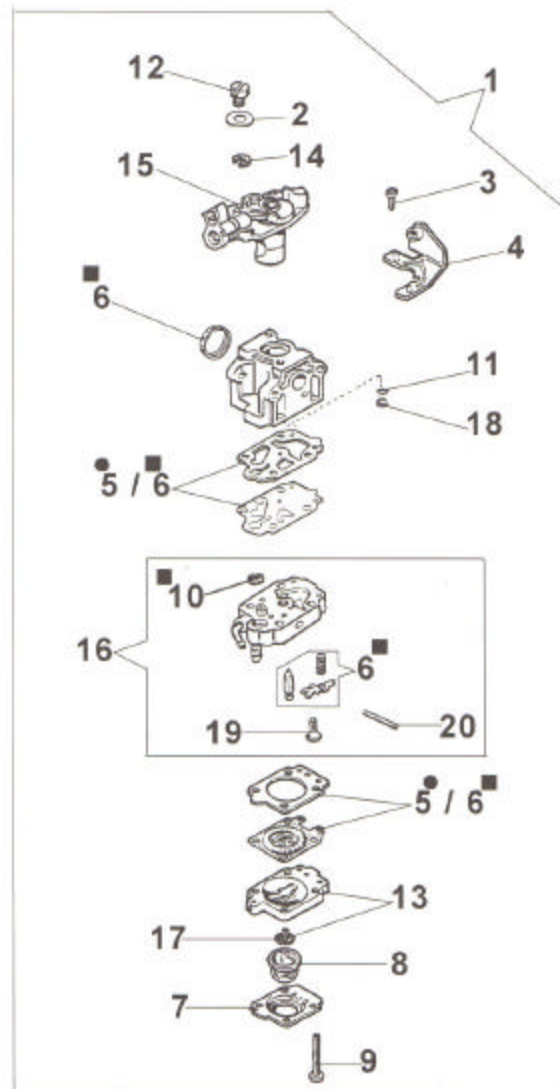

CARBURETOR - WYK-104

(WITH SPONGE AIR FILTER)

Ref.	Part No.	Description
1	2318890	COMPLETE CARBURETOR
2	2318703	WASHER
3	2318580	SCREW
4	2318813	FLANGE
5	2318590	GASKET & DIAPHRAGM KIT
6	2318591	REPAIR KIT
7	2318571	COVER
8	2318572	PRIMER
9	2318585	SCREW
10	0033.00204	FILTER
11	2318701	O-RING
12	2318577	SCREW
13	2318570	PRIMER BODY
14	2318189	SNAP RING
15	2318843	COMPLETE VALVE
16	2318811	PRIMER BODY
17	2318592	VALVE
18	2318812	JET
19	2318569	SCREW
20	0033.00201	PIN