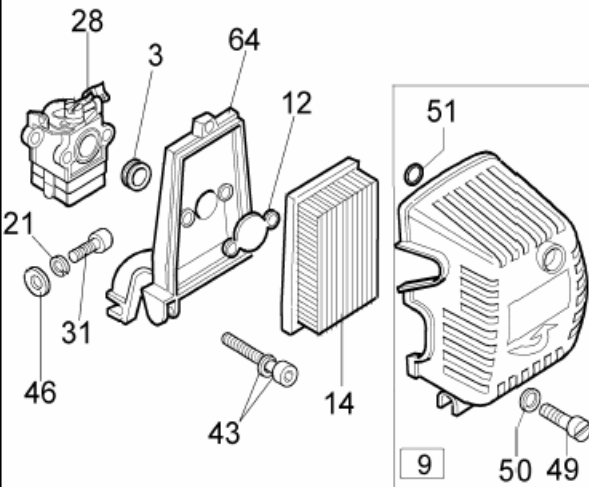

Paper air filter group

FROM JUNE 2003