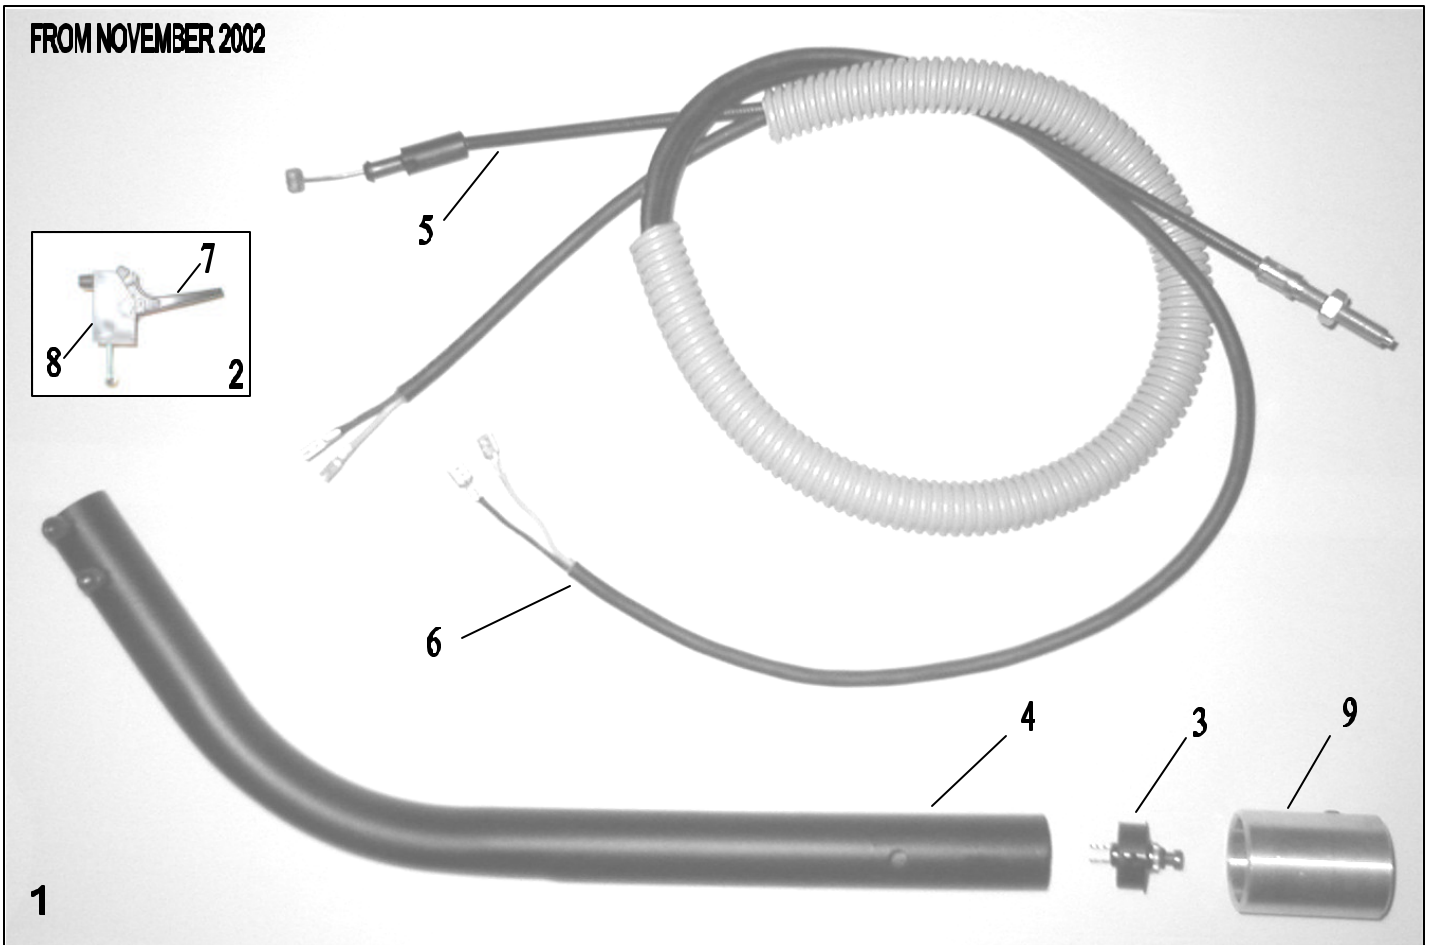

HANDLE

Ref.	Part No.	Description
1	165G1	COMPLETE HANDLE
2	605A1	COMPLETE THROTTLE CONTROL
3	425E1	SWITCH
4	165F1	HANDLE
5	615A1	THROTTLE CABLE
6	610A1	WIRING HARNESS
7	605B1	THROTTLE LEVER
8	605C1	THROTTLE BODY
9	270D1	SWITCH GUARD
21	61110068	GASKET SET
22	61012010	TOOL SET

FROM NOVEMBER 2002