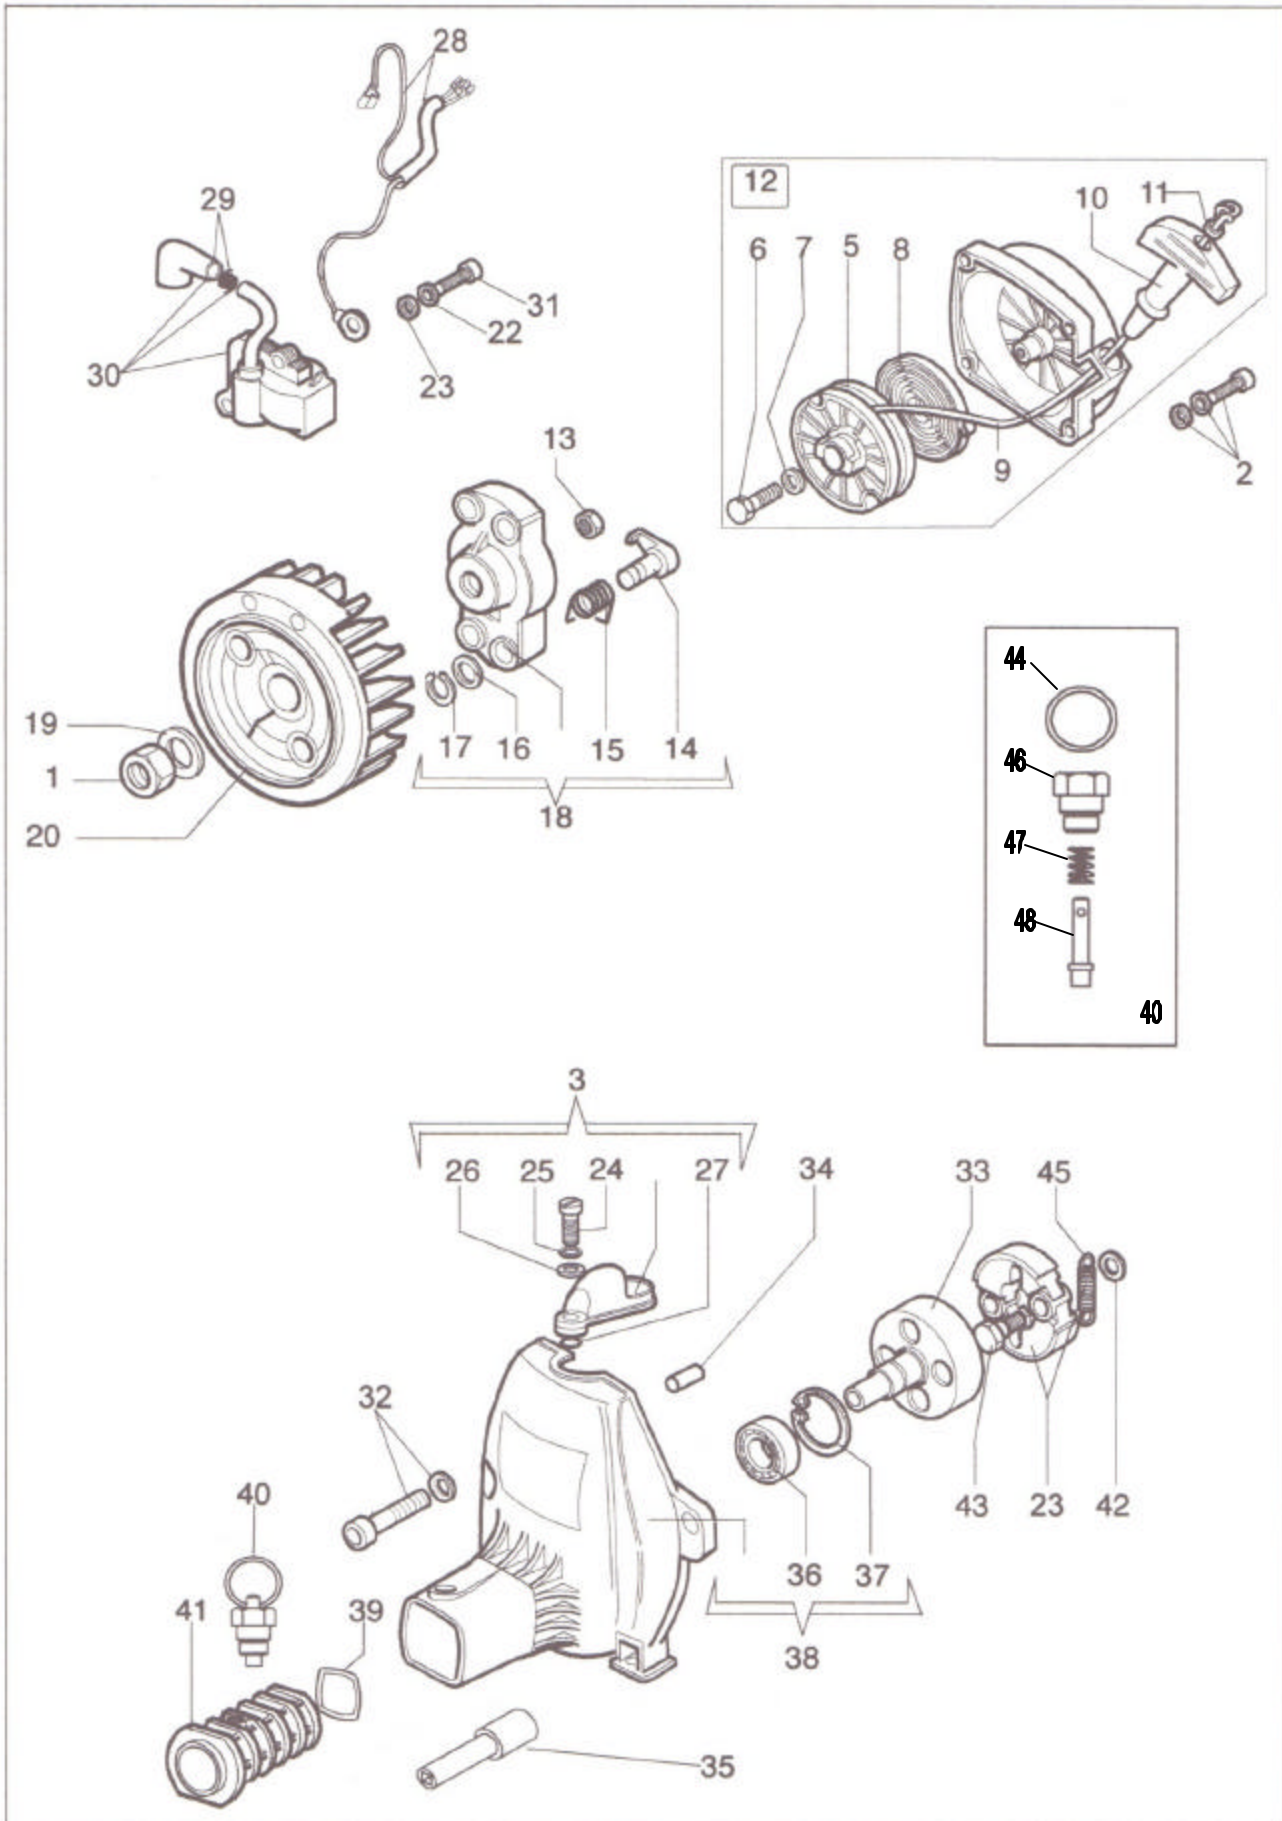

# STARTER and CLUTCH

Ref.	Part No.	Description
1	3912009	NUT
2	4175089A	SCREW
3	61042004	CPL. COVER
5	4191018	PULLEY
6	3906041	SCREW
7	3918006	WASHER
8	4000132	SPRING
9	4098073	ROPE
10	4191020A	HANDLE
11	6000829	NYLON WASHER
12	61042001B	COMPLETE STARTER
13	3933038	NUT
14	4191016	PAWL
15	4191017A	SPRING
16	3064010	WASHER
17	3024007	SNAP RING
18	4191143	COMPLETE STARTER DRIVER
19	3916010	WASHER
20	4191021A	FLYWHEEL
21	3819006	WASHER
22	3918010	WASHER
23	4191153A	CLUTCH ASSEMBLY
24	3908016	SCREW
25	3819010	WASHER
26	3916006	WASHER
27	3049005	RING
28	4191067	CABLE
29	4098064	CAP with SPRING
30	4196040	COIL
31	3801013	SCREW
32	4175071A	SCREW
33	405C1	CLUTCH DRUM (4193005)
34	3023008	PIN
35	160CY1	CORE ADAPTER
36	3035019	BEARING
37	3025022	SNAP RING
38	61042024	FAN COVER ASSEMBLY
39	3049021	RING
40	25AN1	Q.D. RELEASE ASSEMBLY
41	62010001A	ADAPTER
42	3818011A	WASHER
43	4191027B	SCREW
44	460A1	KEY RING
45	4191028	SPRING
46	455C1	PLUNGER GUIDE
47	465A1	COMPRESSION SPRING
48	445D1	PLUNGER

# HANDLE

Ref.	Part No.	Description
1	61042021A	COMPLETE HANDLE
2	61040050	LEVER
3	61040051	SWITCH
4	61040057	SPRING
5	61040052	PAWL
6	61040049	THROTTLE
7	61040056	SPRING
8	61040055	COLLAR
9	61040053	PLATE
10	61040054	CONNECTION
11	3960061	SCREW
12	3960067	SCREW
13	3801011	SCREW
14	3914003	NUT
15	62010010	THROTTLE CABLE (LONG)
17	0440.00046	THROTTLE CABLE (SHORT)
18	0440.00058A	COMPLETE JOINT
19	62010011A	WIRING HARNESS (W SLEEVE)
20	61042000	HANDLE W/ CABLES