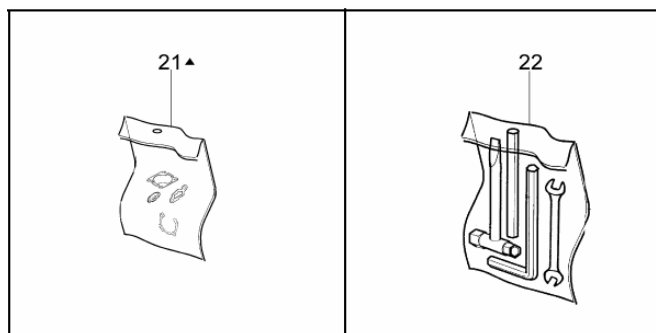

HANDLE

Ref.	Part No.	Description
1	165G1	COMPLETE HANDLE
2	605A1	COMPLETE THROTTLE CONTROL
3	425E1	SWITCH
4	165F1	HANDLE
5	615A1	THROTTLE CABLE
6	610A1	WIRING HARNESS
7	605B1	THROTTLE LEVER
8	605C1	THROTTLE BODY
9	270D1	SWITCH GUARD
21	61110068	GASKET SET
22	61012010	TOOL SET

FROM NOVEMBER 2002