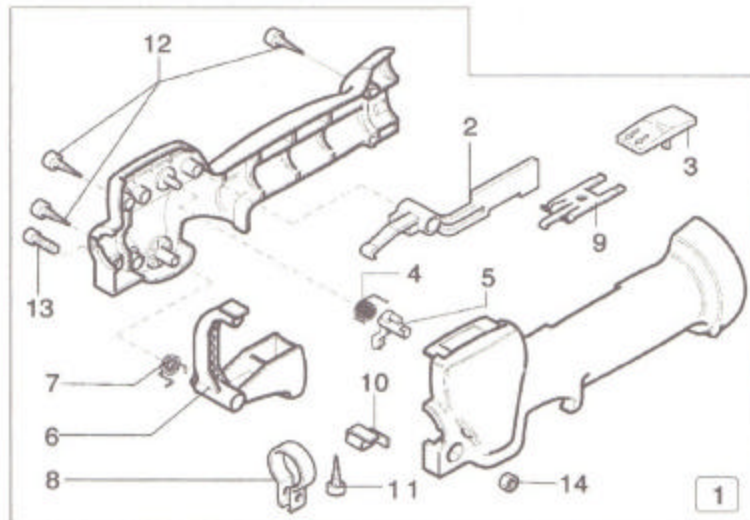

HANDLE

Ref.	Part No.	Description
1	61042021A	COMPLETE HANDLE
2	61040050	LEVER
3	61040051	SWITCH
4	61040057	SPRING
5	61040052	PAWL
6	61040049	THROTTLE
7	61040056	SPRING
8	61040055	COLLAR
9	61040053	PLATE
10	61040054	CONNECTION
11	3960061	SCREW
12	3960067	SCREW
13	3801011	SCREW
14	3914003	NUT
15	62010010	THROTTLE CABLE (LONG)
17	0440.00046	THROTTLE CABLE (SHORT)
18	0440.00058A	COMPLETE JOINT
19	62010011A	WIRING HARNESS (W SLEEVE)
20	61042000	HANDLE W/ CABLES

UNTIL OCTOBER 2002

20