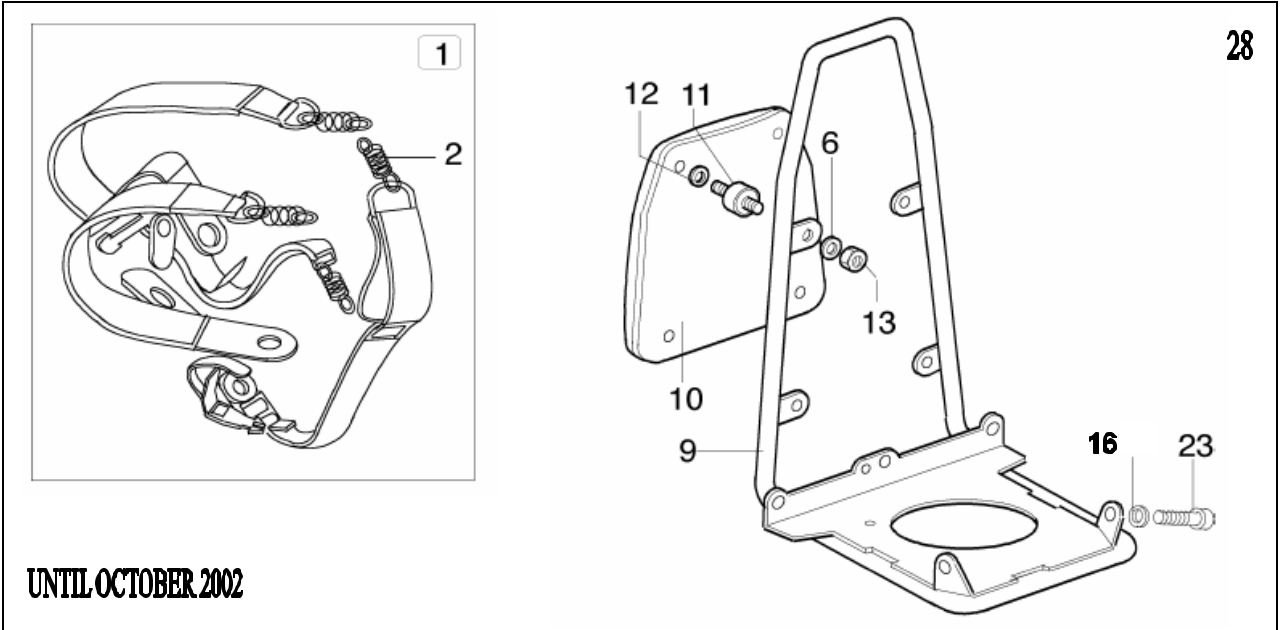

FRAME

FRAME

Ref.	Part No.	Description
1	4100418A	HARNESS ASSEMBLY
2	4100146A	SPRING
3	4165023	SPACER
4	4193004	SUPPORT
5	3910023	SCREW
6	3916005	WASHER
7	3819006	WASHER
8	3801011	SCREW
9	4193002	FRAME
10	4100333	PAD
11	3058012	SHOCK ABSORBER
12	3918005	WASHER
13	3912005	NUT
14	4193003	SUPPORT
15	3916010	WASHER
16	3819010	WASHER
17	3801008	SCREW
18	3912006	NUT
19	4193030	COVER
20	3058011	SHOCK ABSORBER
21	4193029	COVER
22	3914014	NUT
23	3806031	SCREW
24	62020039	HARNESS ASSEMBLY
25	62022030	BUCKLE SET
26	62020031	FRAME
27	4095138A	FLANGE
28	440N1	COMPLETE FRAME ASSEMBLY
29	4193003A	COMPLETE SUPPORT ASSEMBLY
30	440P1	COMPLETE FRAME ASSEMBLY