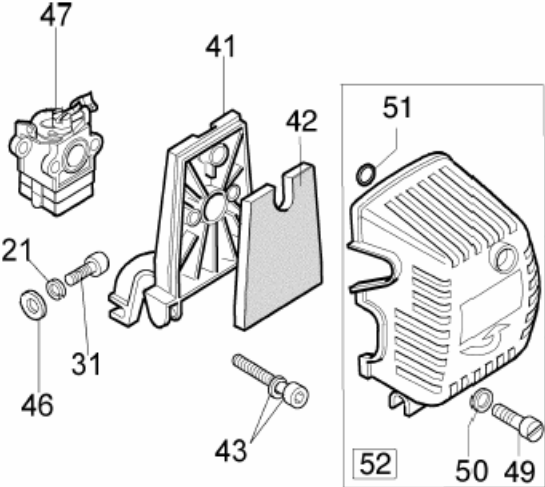

Sponge air filter group

UNTIL MAY 2003