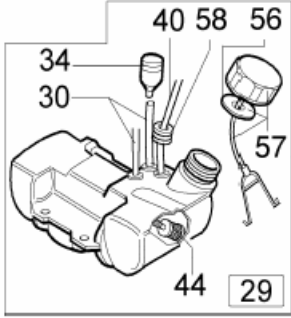

Paper air filter group

FROM JUNE 2003