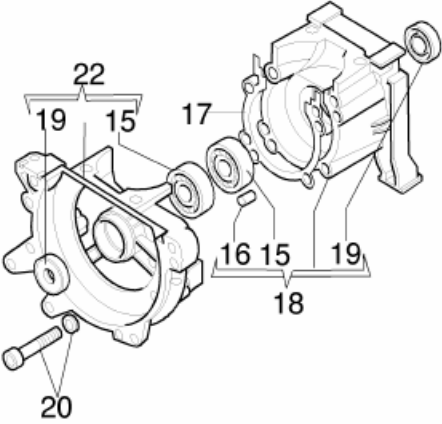

Paper air filter group

FROM JUNE 2003