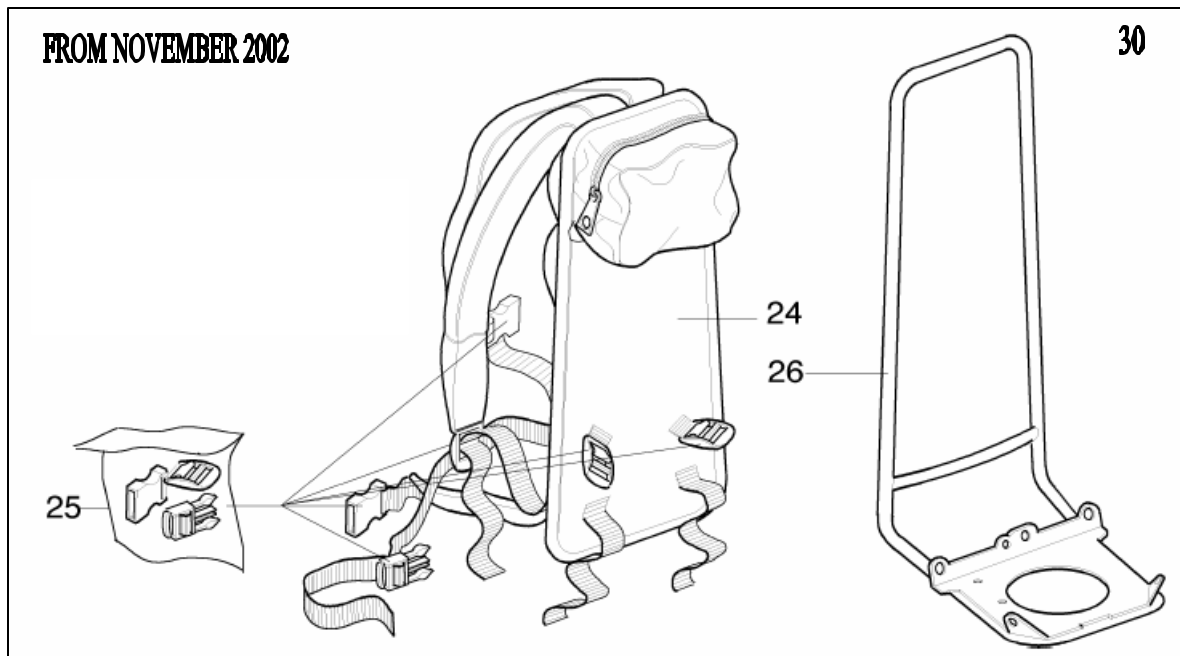

FRAME

FRAME

Ref.	Part No.	Description
1	4100418A	HARNESS ASSEMBLY
2	4100146A	SPRING
3	4165023	SPACER
4	4193004	SUPPORT
5	3910023	SCREW
6	3916005	WASHER
7	3819006	WASHER
8	3801011	SCREW
9	4193002	FRAME
10	4100333	PAD
11	3058012	SHOCK ABSORBER
12	3918005	WASHER
13	3912005	NUT
14	4193003	SUPPORT
15	3916010	WASHER
16	3819010	WASHER
17	3801008	SCREW
18	3912006	NUT
19	4193030	COVER
20	3058011	SHOCK ABSORBER
21	4193029	COVER
22	3914014	NUT
23	3806031	SCREW
24	62020039	HARNESS ASSEMBLY
25	62022030	BUCKLE SET
26	62020031	FRAME
27	4095138A	FLANGE
28	440N1	COMPLETE FRAME ASSEMBLY
29	4193003A	COMPLETE SUPPORT ASSEMBLY
30	440P1	COMPLETE FRAME ASSEMBLY