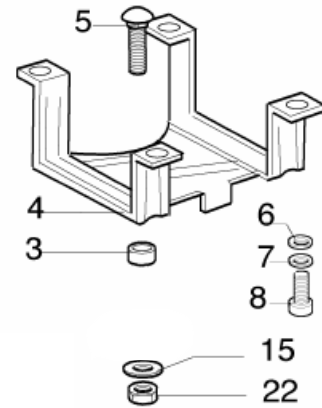

FRAME

FRAME

Ref.	Part No.	Description
1	4100418A	HARNESS ASSEMBLY
2	4100146A	SPRING
3	4165023	SPACER
4	4193004	SUPPORT
5	3910023	SCREW
6	3916005	WASHER
7	3819006	WASHER
8	3801011	SCREW
9	4193002	FRAME
10	4100333	PAD
11	3058012	SHOCK ABSORBER
12	3918005	WASHER
13	3912005	NUT
14	4193003	SUPPORT
15	3916010	WASHER
16	3819010	WASHER
17	3801008	SCREW
18	3912006	NUT
19	4193030	COVER
20	3058011	SHOCK ABSORBER
21	4193029	COVER
22	3914014	NUT
23	3806031	SCREW
24	62020039	HARNESS ASSEMBLY
25	62022030	BUCKLE SET
26	62020031	FRAME
27	4095138A	FLANGE
28	440N1	COMPLETE FRAME ASSEMBLY
29	4193003A	COMPLETE SUPPORT ASSEMBLY
30	440P1	COMPLETE FRAME ASSEMBLY