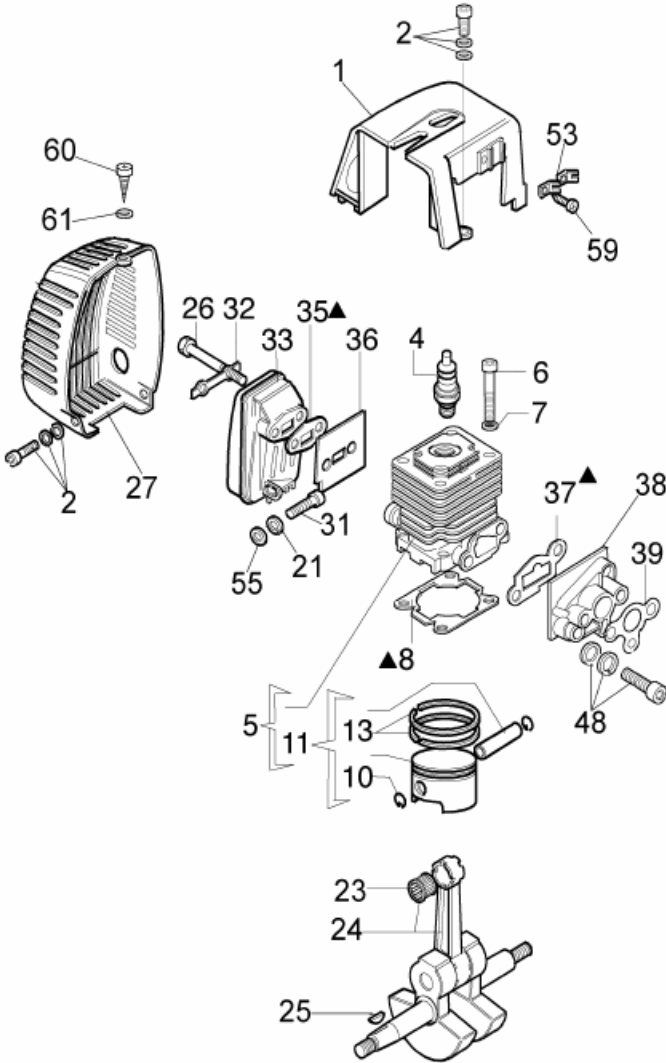

MOTOR

Sponge air filter group

UNTIL MAY 2003

Paper air filter group

FROM JUNE 2003